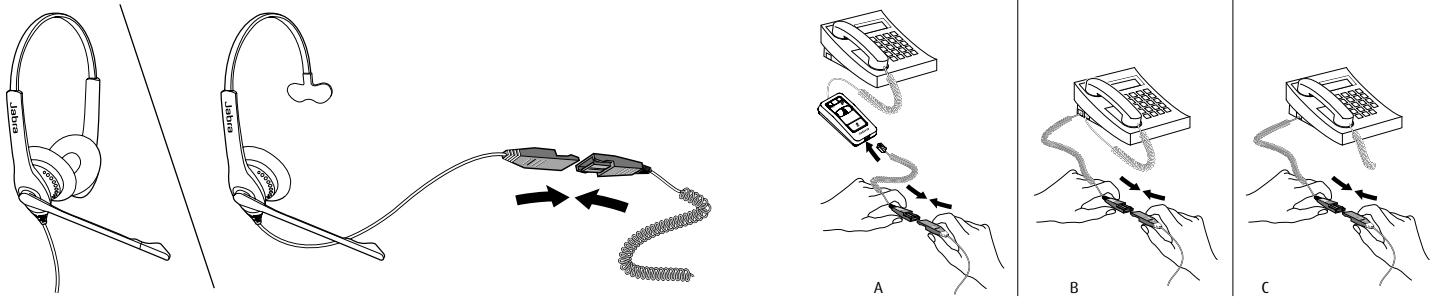

¹ Go to Jabra.com/xpress

At a glance:

Jabra Biz 1500 corded headsets

- Professional sound at an affordable price
- Tough design for all-day use
- Comfortable and easy to use
- Lightweight and with foam ear cushions
- PeakStop™ protects against spikes in sound

Works with

How to connect

Duo or mono available with QD connectivity (USB available)

QD connectivity

How to wear

Jabra Biz 1500 has a 270° boom arm so it can be easily adjusted without breaking.

Duo or mono available. Adjustable headband