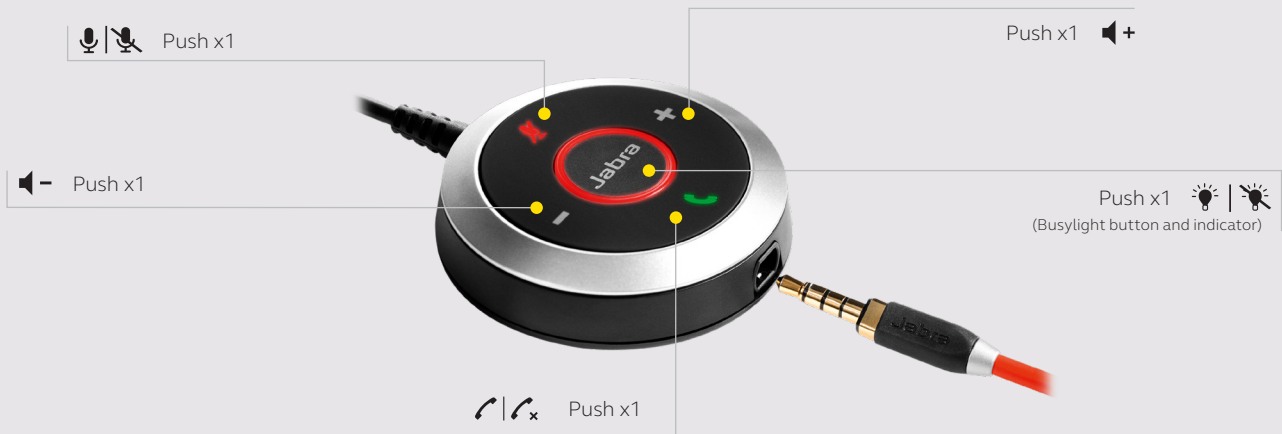

Connects to*:

* Device dependent

HOW TO START AND PAIR

Plug the Evolve 40 into a USB port on your computer or connect the headset without the in-line call controller using the 3.5mm jack*

Remove the in-line call controller and use the 3.5mm jack to connect to your mobile device* - such as a smartphone or tablet.

HOW TO USE

	FEATURES	BENEFITS
Connectivity	USB-A or USB-C connectivity	Plug-and-play connectivity to your computer or mobile device* via USB-A or USB-C**
Audio	Microphone	Noise-cancelling microphone eliminates background noise
	Software integration	Additional features available via Jabra Xpress and Jabra Direct
	Speakers	Powerful 40mm speakers deliver richer sound for a more immersive audio experience
Ease of use	Call management	Answer/reject calls; increase/decrease speaker volume; mute
	Busylight	Integrated busylight acting as a do-not-disturb sign and protecting your focus
	Discreet boomarm	Boom arm with magnet that integrates into the headband when not on a call or when on the go
	All day comfort	Leatherette ear cushions and an on-ear wearing style for all-day comfort
Variants	UC and MS variants	Choose from UC or MS Teams variants
	Wearing styles	Available in stereo and mono variants
Certifications	Leading UC vendors	