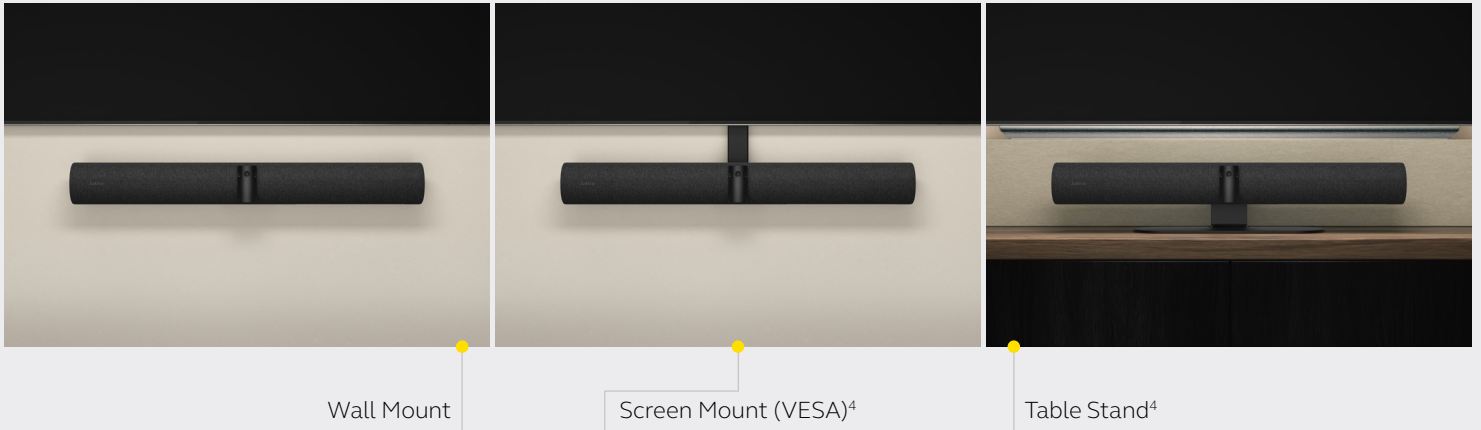

Wall Mount

Screen Mount (VESA)⁴

Table Stand⁴

	FEATURES	BENEFITS
Video	180° field of view	Wall-to-wall natural view without distortion
	Panoramic-4K quality	Everyone looks sharp and in focus
	Virtual Director	Detecting active speakers and framing accordingly for dynamic and engaging meetings
Audio	Microphones	8 beamforming microphones for crystal clear conversations
	Speakers	4 speakers in vibration-free, stereo setup for high-definition audio
Ease of use	Whiteboard sharing	Captures anything you write on a whiteboard in real-time, enhancing readability
	Safety Capacity Insights	Real time notifications in case room occupancy guidelines are breached
	Room Usage Insights	Visual dashboard data enables you to analyze meeting history and reconfigure office spaces accordingly
	Plug-and-play connectivity	Instant collaboration
Compatibility	For compatibility information go to jabra.com	

³ Remote control sold separately

⁴ Table Stand and Screen Mount sold separately